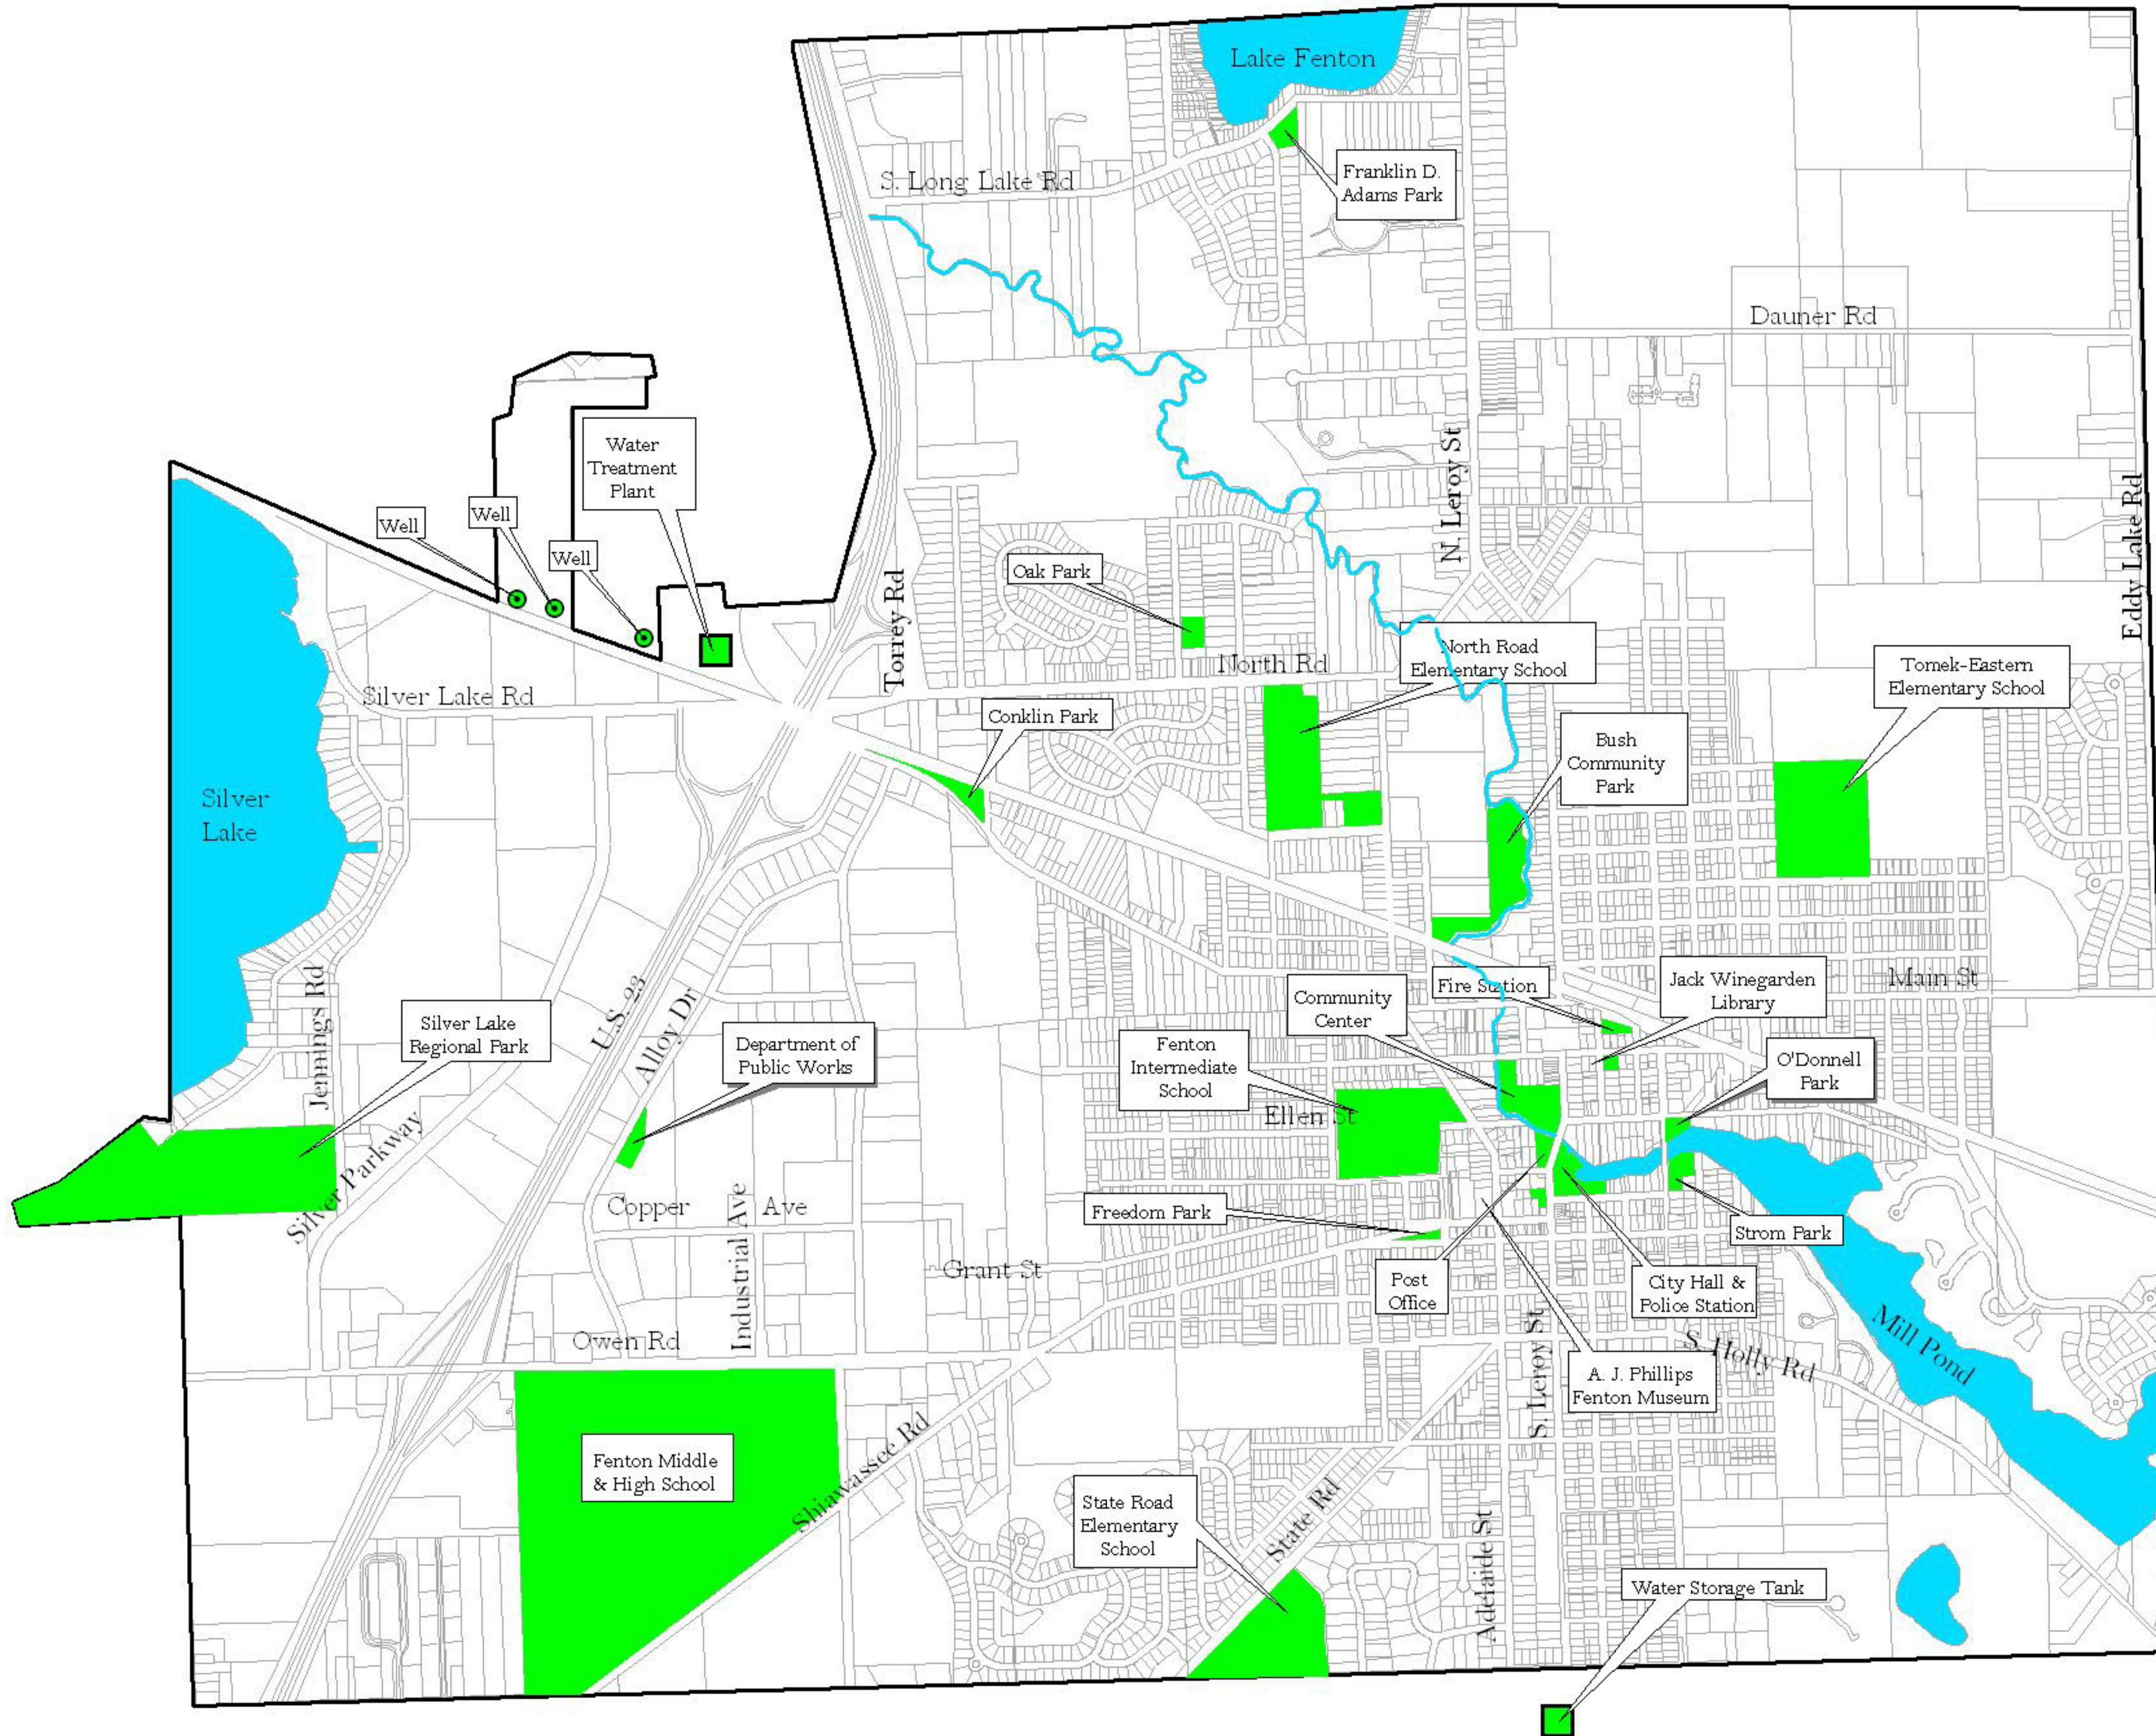

City of Fenton
 Genesee County
Map Four
Community Facilities

September 2002

 Community Facilities

LSL
 LANGWORTHY
 STRADER
 LEBLANC &
 ASSOCIATES, INC.

Source:
 City of Fenton Master Plan (1996)
 LSL inventory, 2002