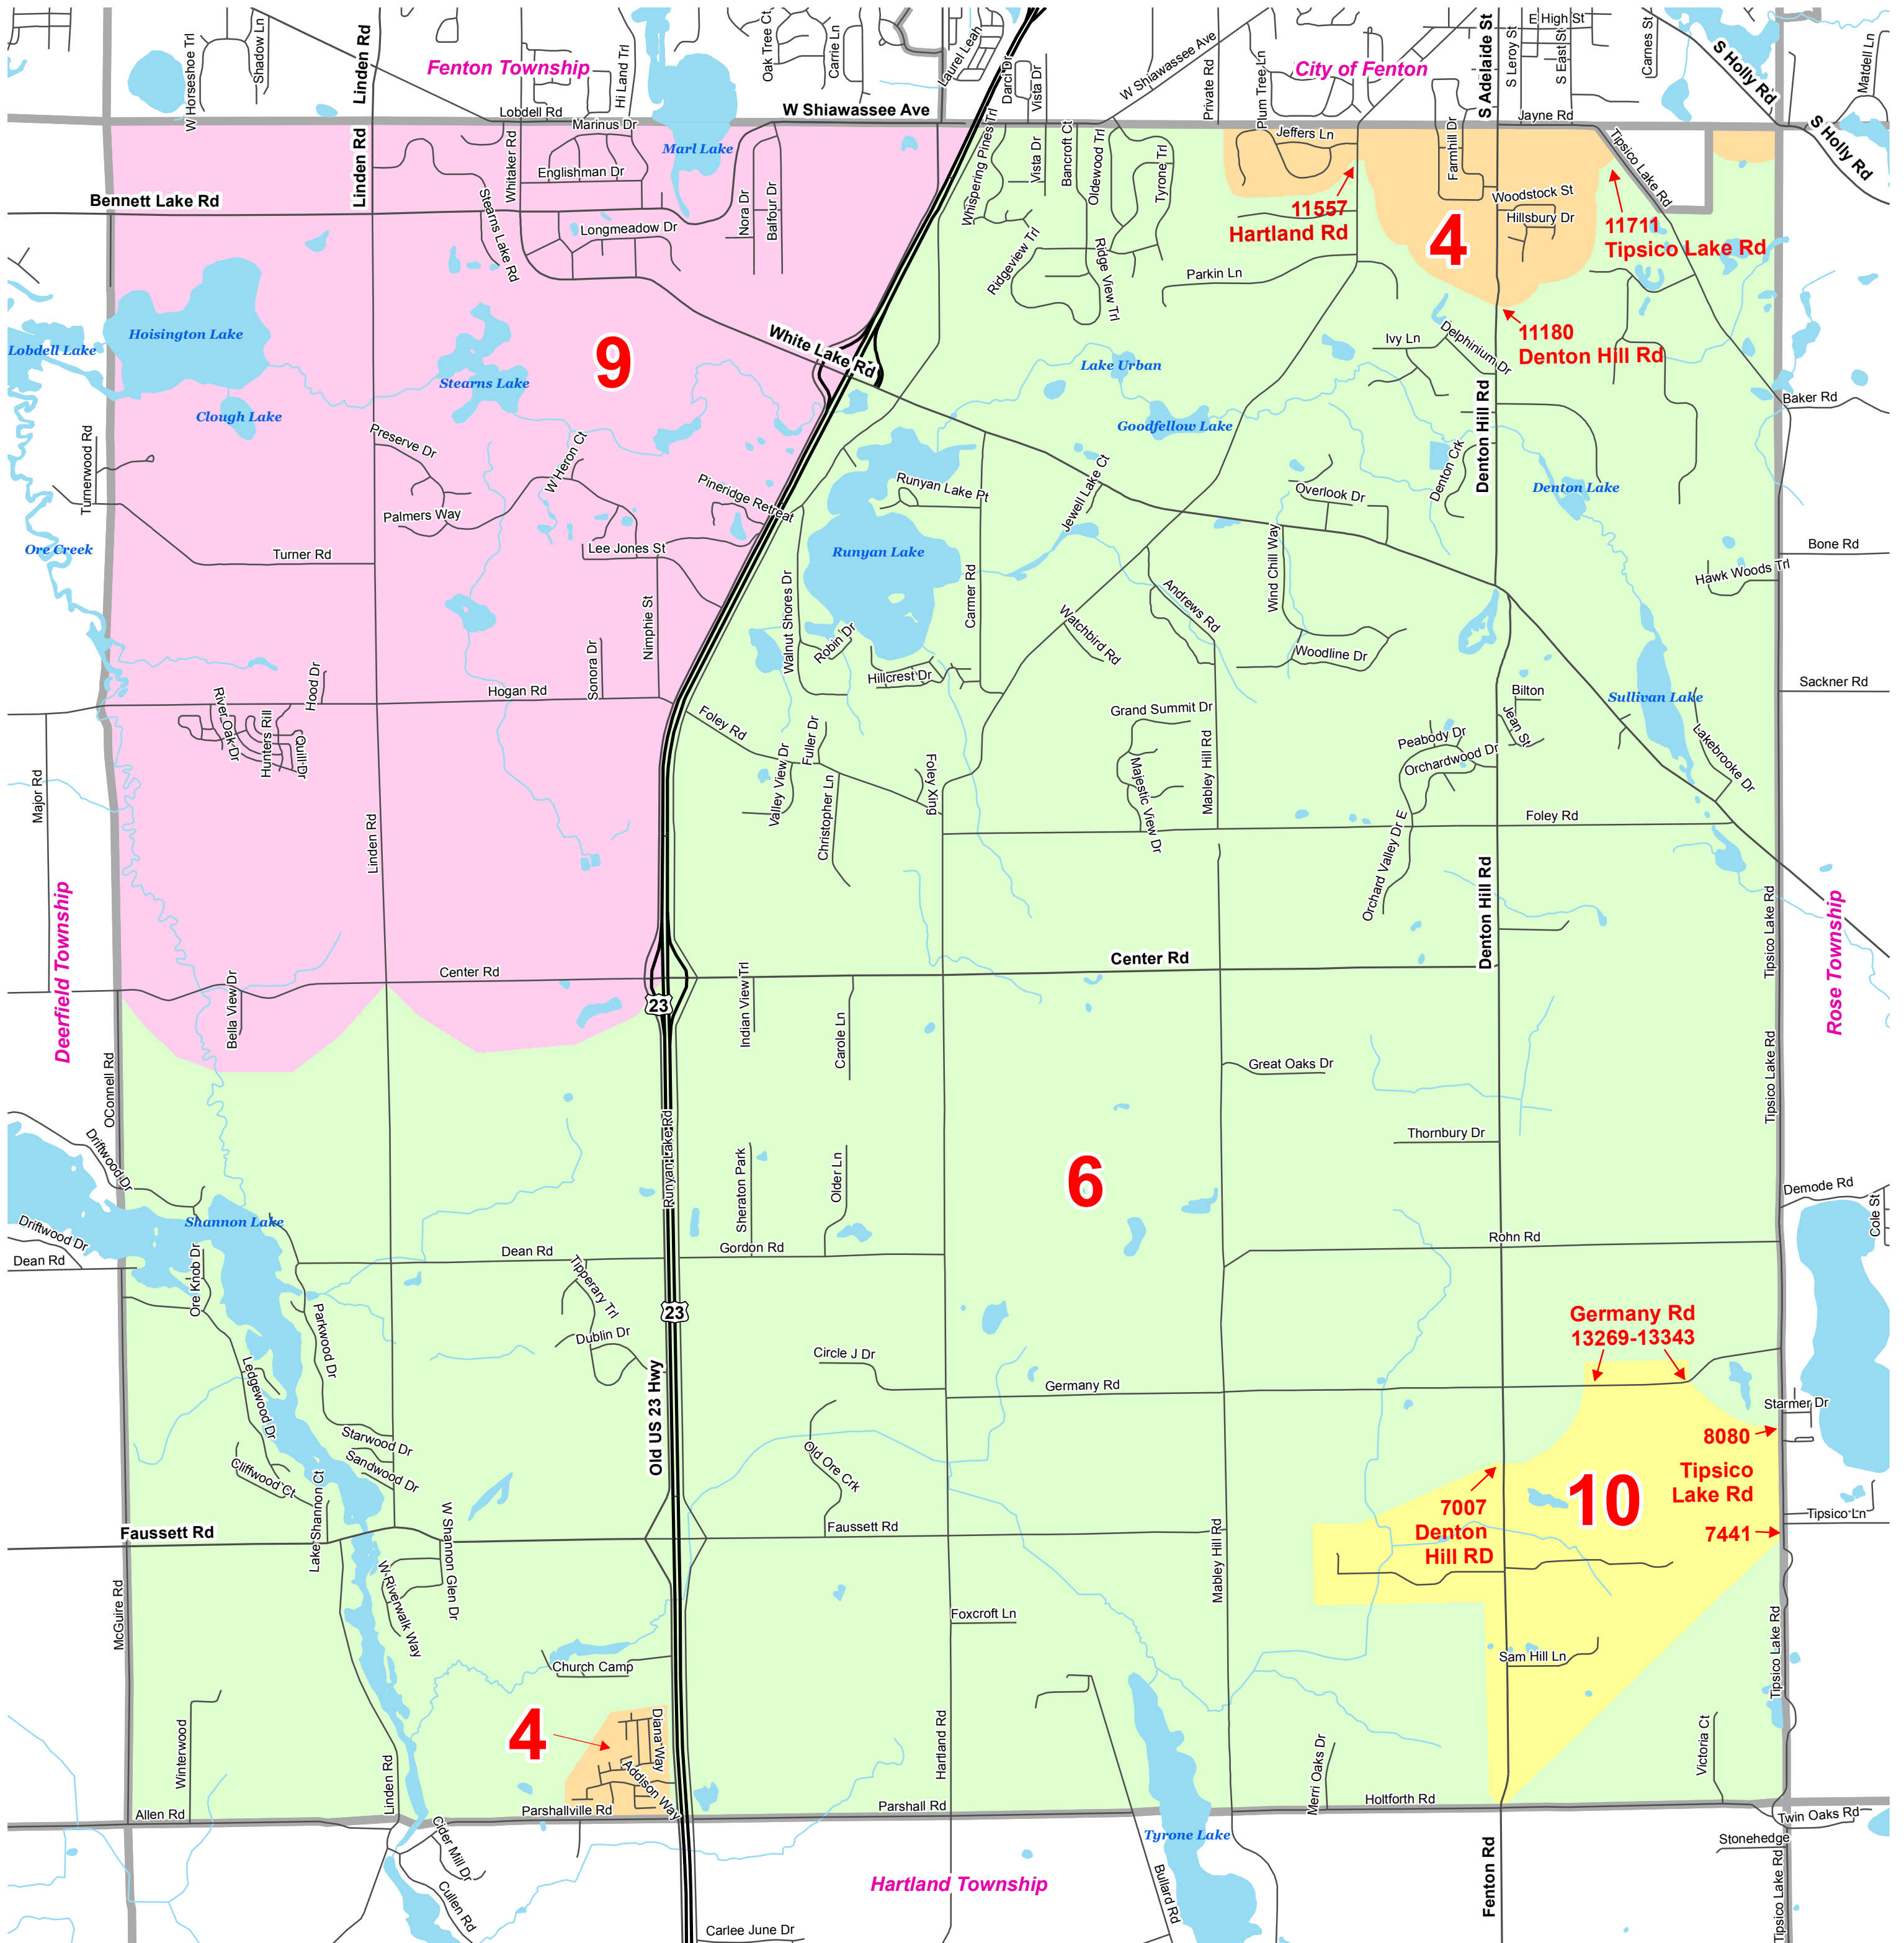

ISO's Public Protection Classifications (PPC) Tyrone Township, MI

Question on this map can be directed to the Tyrone Township offices at 810-629-8631 or by visiting the following websites: www.tyronetownship.us or www.cityoffenton.org/fire

PPC

	4		9
	6		10

Addresses in red on the map indicate where the PPC changes categories.

N