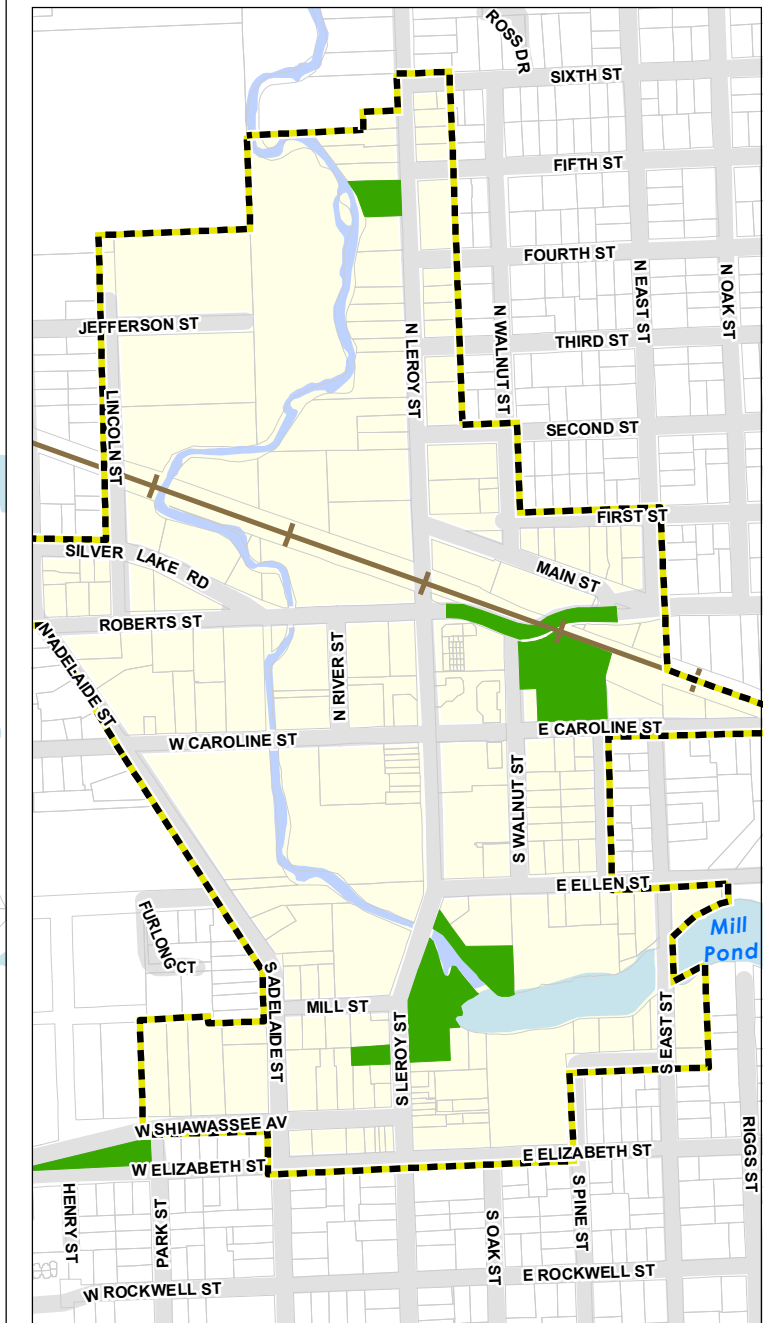

City of Fenton Landscaped Properties

Version 1 - 1/25/2018

Legend

	City Landscaped		Railroad
	Parcel		Interstate
	Water		Main Road
	DDA Area		Local Road
	DDA Boundary		

Downtown Inset

Disclaimer: This map is for visual purposes only. City of Fenton, its administrators, employees, or contractors are not responsible for any decisions made based upon the information in the map.