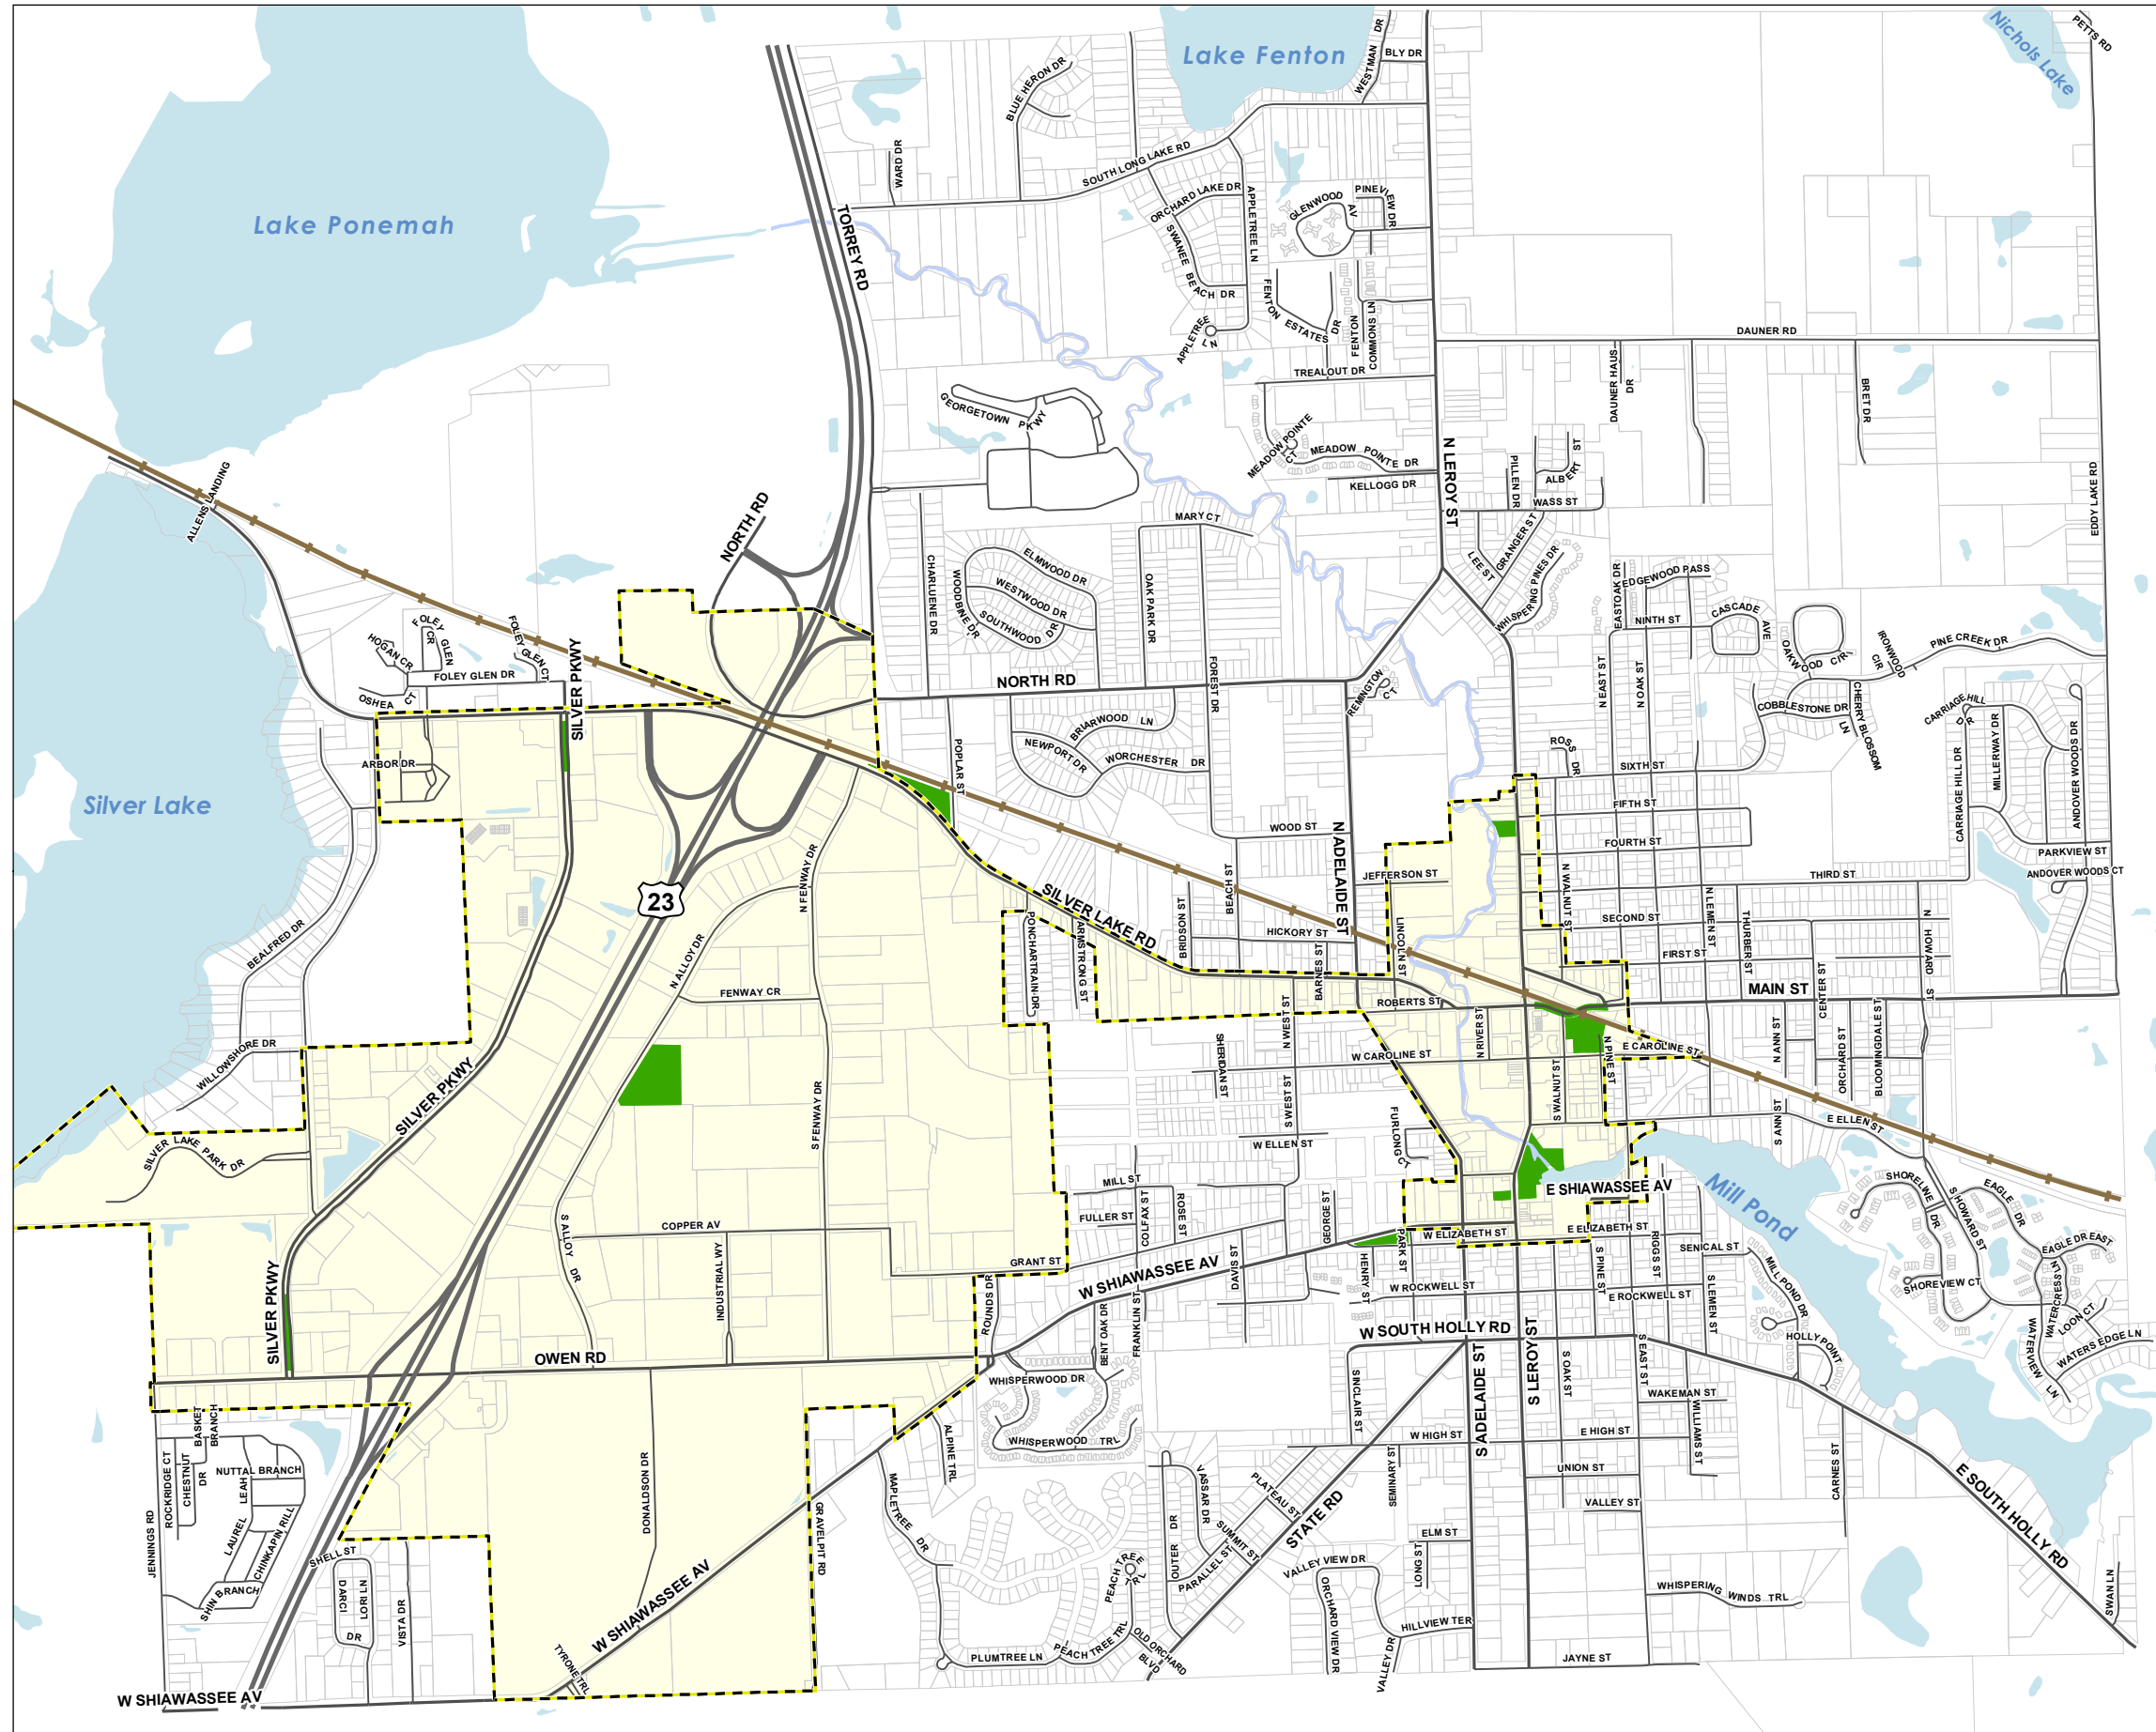

City of Fenton Landscaped Properties

Version 1 - 1/25/2018

Legend

	City Landscaped		Railroad
	Parcel		Interstate
	Water		Main Road
	DDA Area		Local Road
	DDA Boundary		

Downtown Inset

Disclaimer: This map is for visual purposes only. City of Fenton, its administrators, employees, or contractors are not responsible for any decisions made based upon the information in the map.