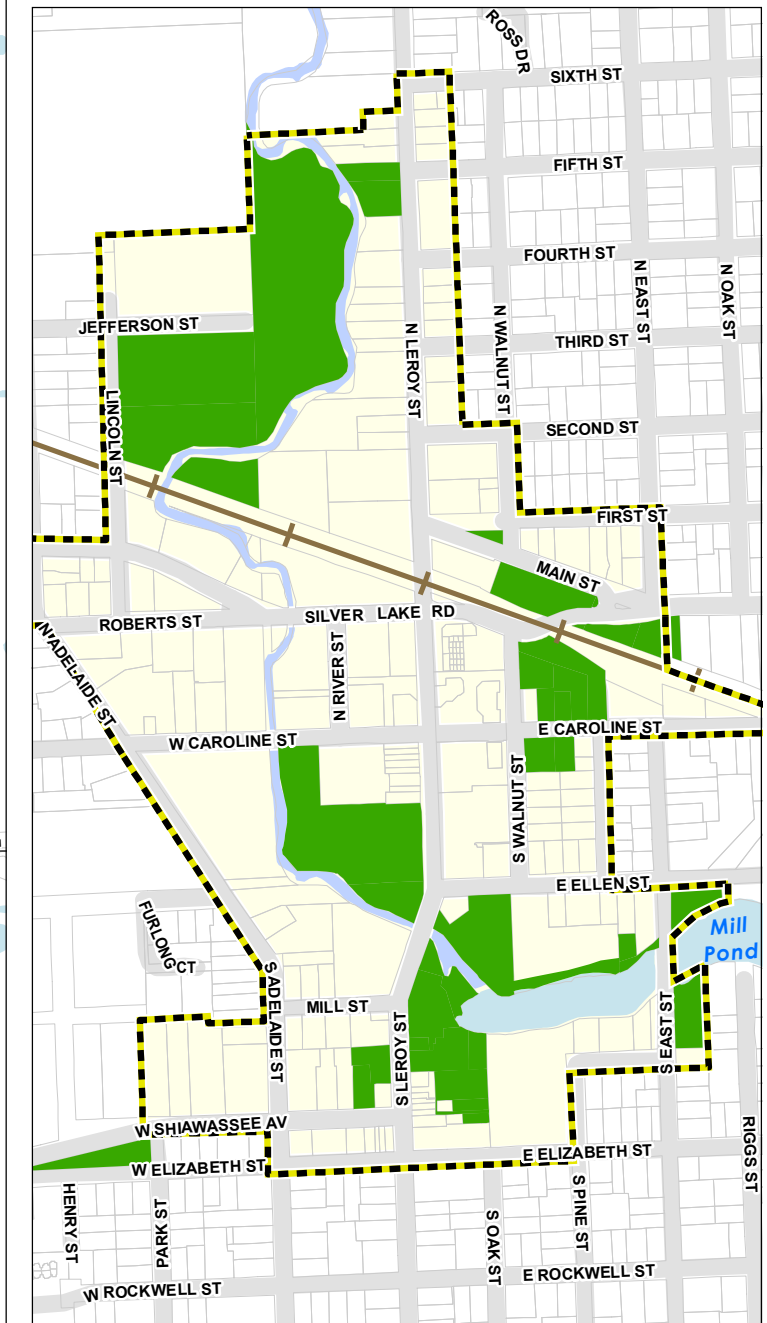

City of Fenton Maintenance Properties - Page 1

Version 1 - 1/10/2018

Legend

	City Maintained		DDA Boundary
	City Cemetery		Railroad
	Parcel		Interstate
	Water		Main Road
	DDA Area		Local Road

Downtown Inset

See page 2 for
Water Tower area