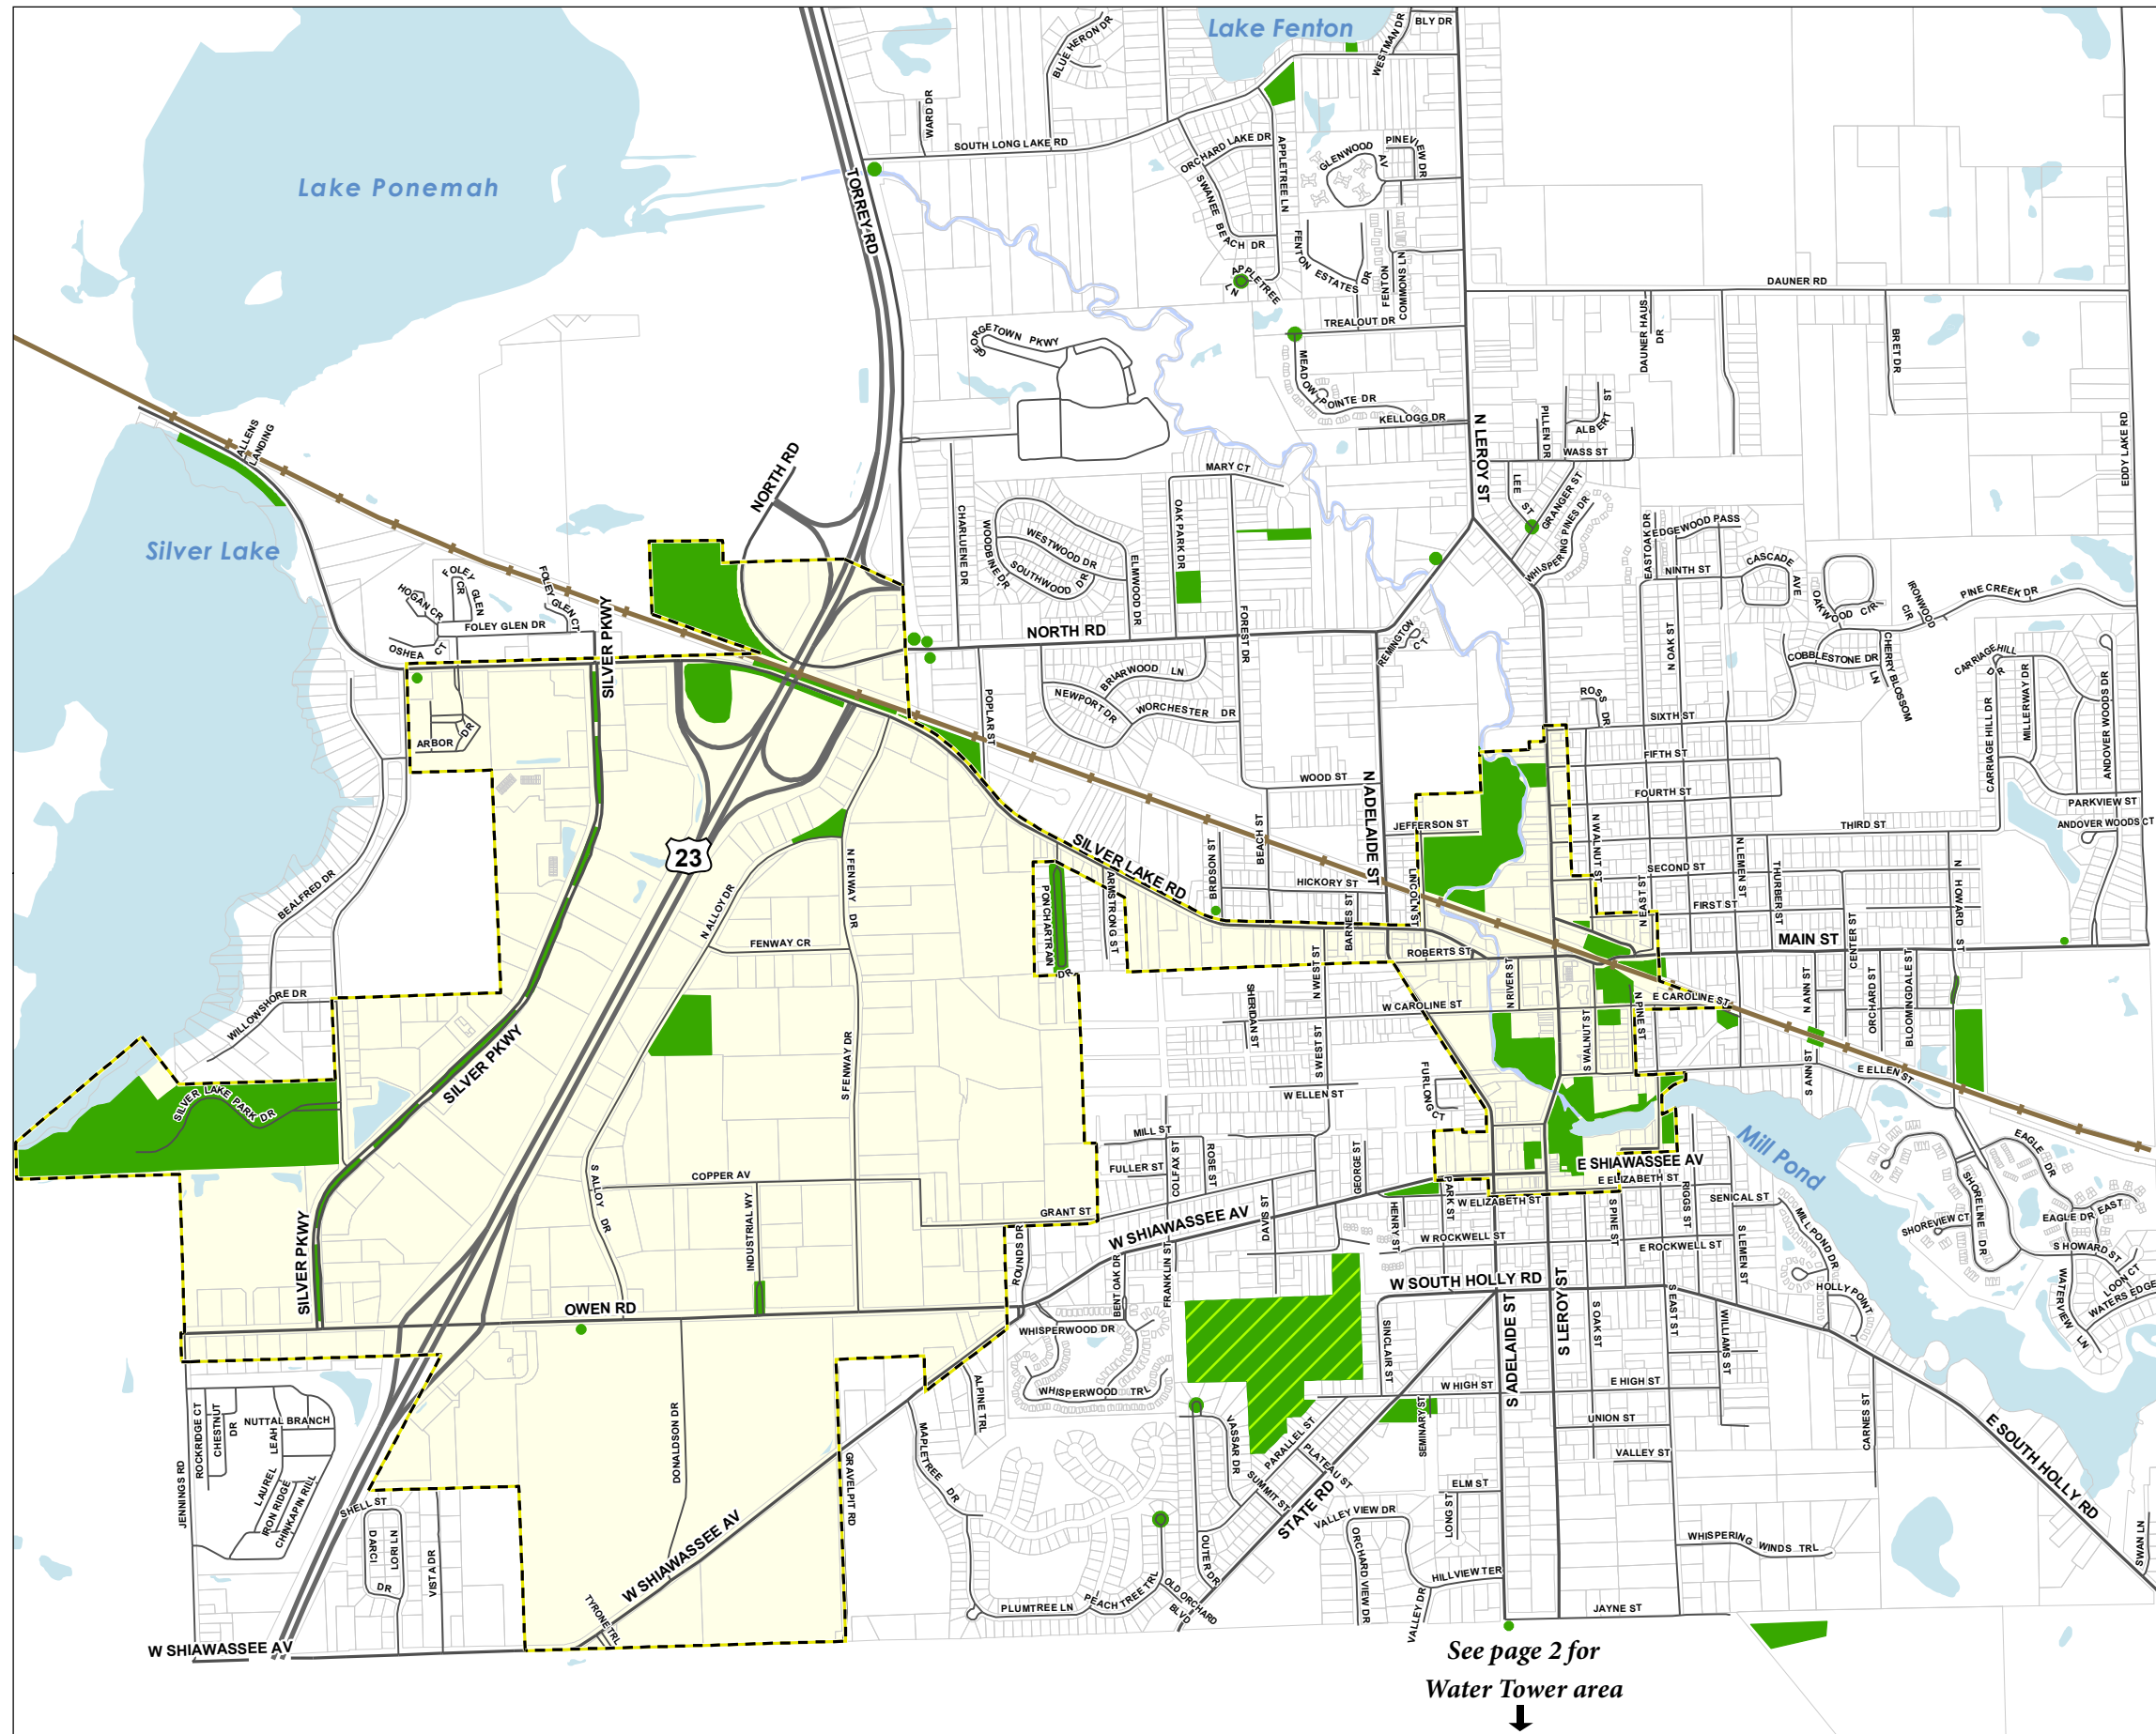

City of Fenton Maintenance Properties - Page 1

Version 1 - 1/10/2018

Legend

	City Maintained		DDA Boundary
	City Cemetery		Railroad
	Parcel		Interstate
	Water		Main Road
	DDA Area		Local Road

Downtown Inset

See page 2 for
Water Tower area