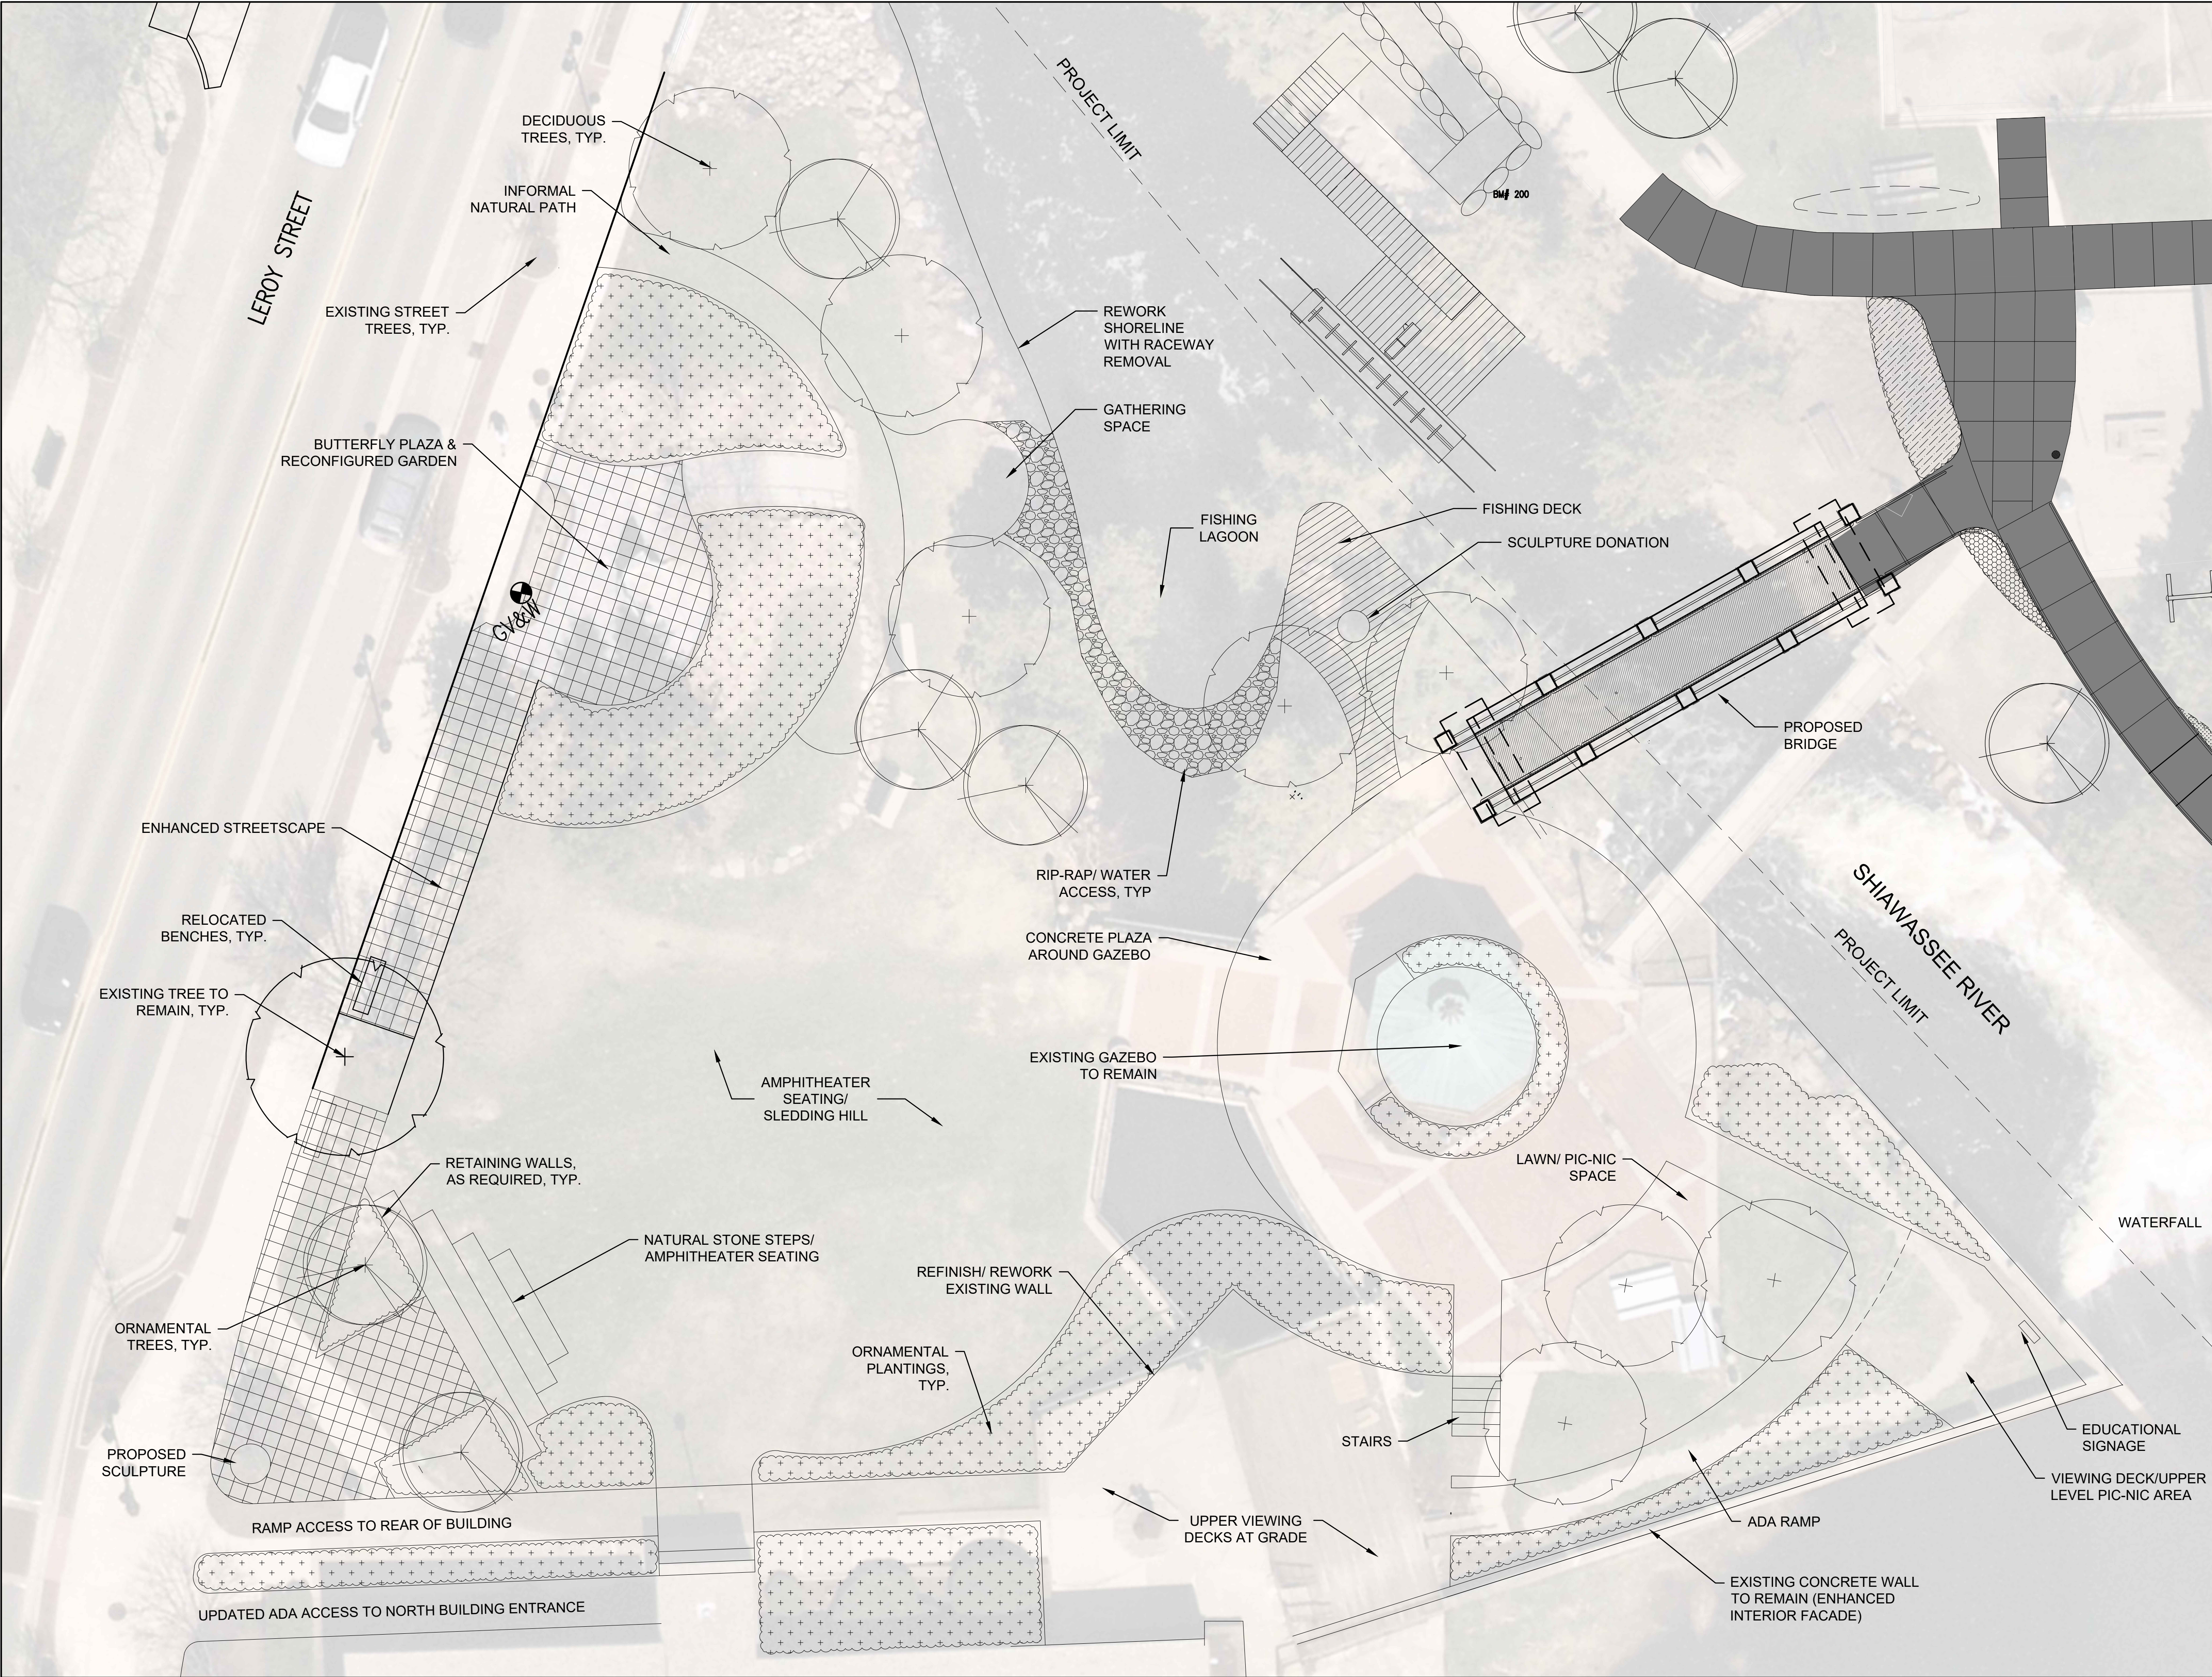

COPYRIGHT 2022 OHM ALL DRAWINGS AND WRITTEN MATERIALS APPEARING HEREIN CONSTITUTE THE ORIGINAL AND UNPUBLISHED WORK OF OHM AND THE SAME MAY NOT BE DUPLICATED, DISTRIBUTED, OR DISCLOSED WITHOUT PRIOR WRITTEN CONSENT OF OHM