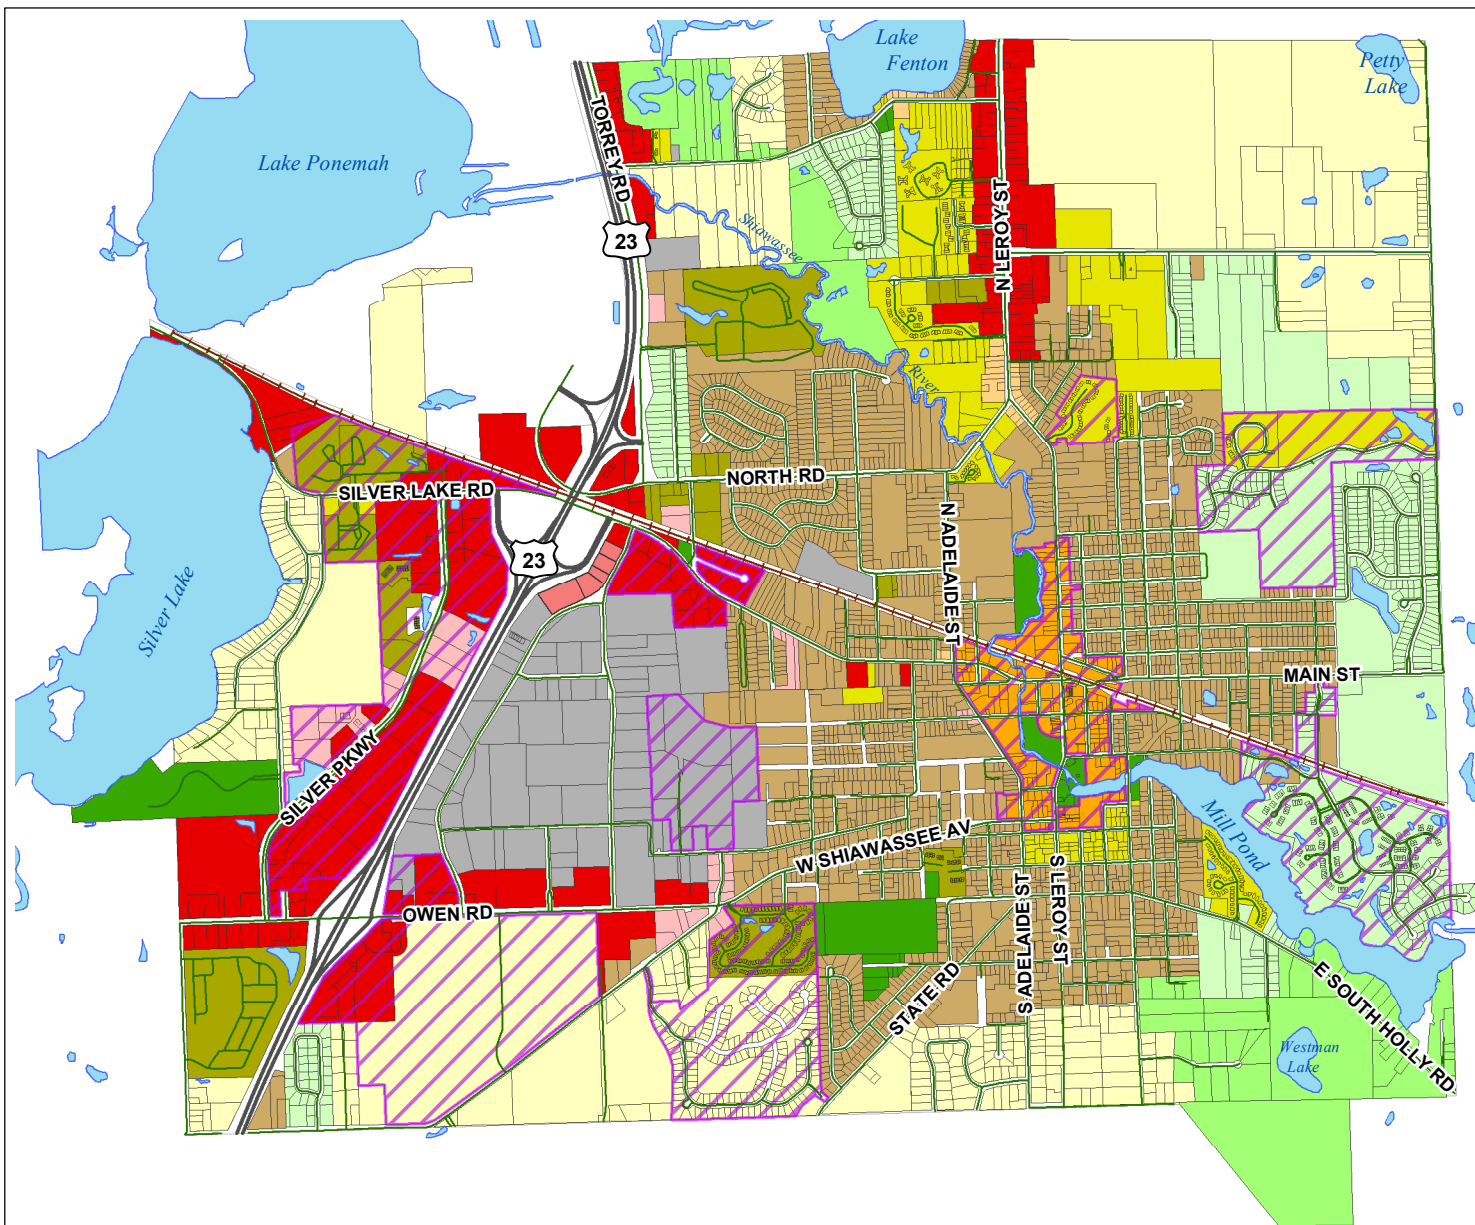

ZONING

City of Fenton, Genesee County, Michigan

- PUD - Planned Unit Development
- RDR - Rural Density Residential
- LDR - Low Density Residential
- LMR - Low/Medium Density Residential
- MDR - Medium Density Residential
- MHR - Medium/High Density Residential
- HDR - High Density Residential
- NBD - Neighborhood Business District
- CBD - Central Business District
- GBD - General Business District
- OSD - Office Service District
- OPD - Office Park District
- IND - Industrial
- PC - Parks and Cemeteries